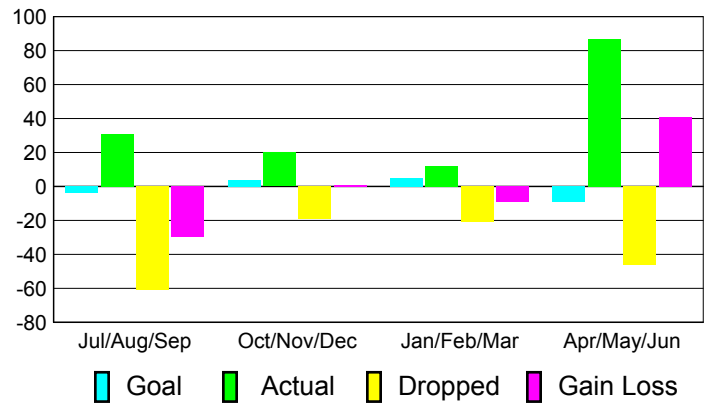

Membership Results 2010-2011

Goal, New, Dropped, Gain/Loss

Comparison of Membership Gain/Loss

Current Year Compared to the Previous Year