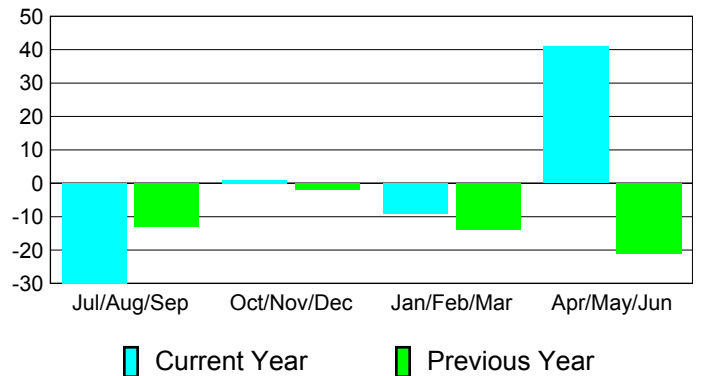

**Membership Results
2010-2011**

**Membership
2009-2010**

| Month | Net Memb Goal | Actual New Memb | Actual Dropped Memb | Gain/Loss of Memb | Gain/Loss of Memb |
|---------------|---------------|-----------------|---------------------|-------------------|-------------------|
| Jul/Aug/Sep | -4 | 31 | -61 | -30 | -13 |
| Oct/Nov/Dec | 4 | 20 | -19 | 1 | -2 |
| Jan/Feb/Mar | 5 | 12 | -21 | -9 | -14 |
| Apr/May/June | -9 | 87 | -46 | 41 | -21 |
| Totals | -4 | 150 | -147 | 3 | -50 |

Membership Results 2010-2011

Goal, New, Dropped, Gain/Loss

Comparison of Membership Gain/Loss

Current Year Compared to the Previous Year

Gender Comparison 2010-2011

Jul/Aug/Sep

Oct/Nov/Dec

Jan/Feb/Mar

Apr/May/June

Male

Female